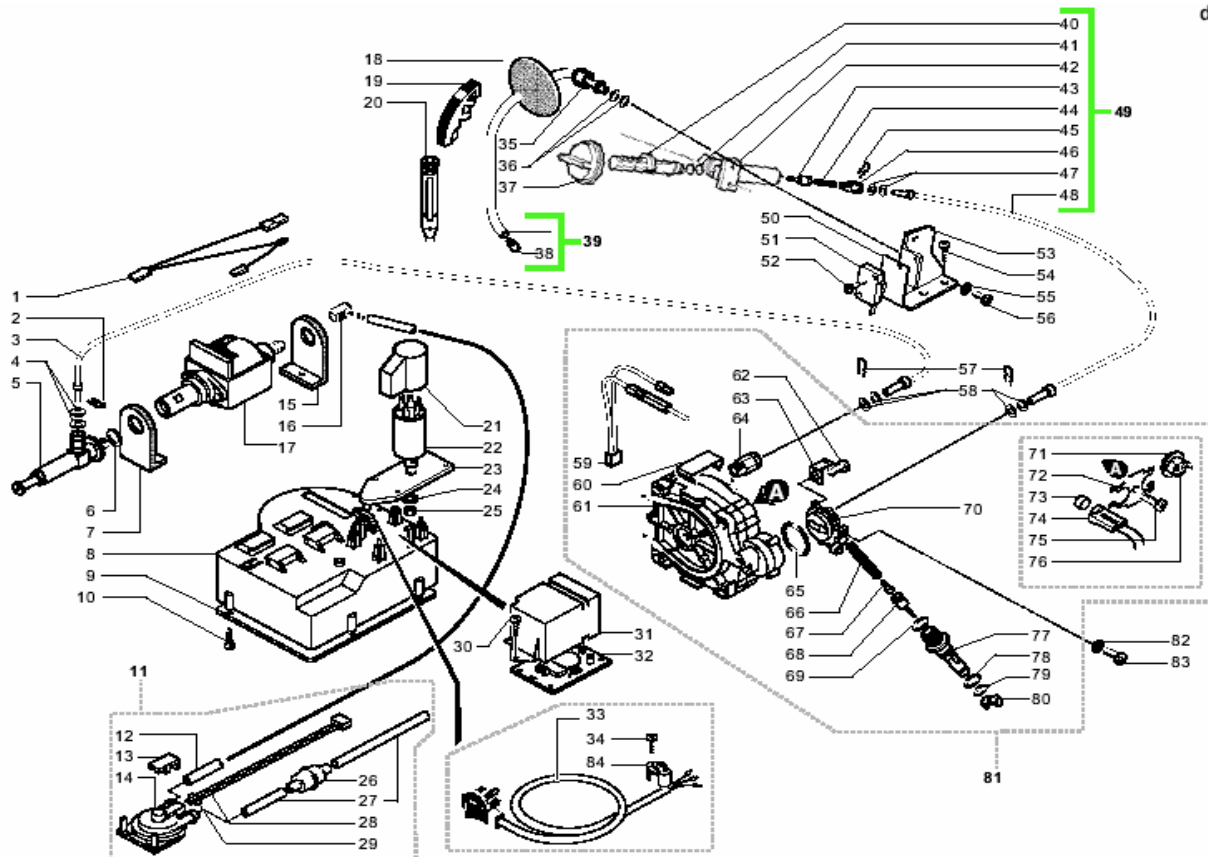

Pos.	Item#	Description
1	1103811	Thermal Breaker, Ulka Pump
2	9011144	Hairpin Clip
3	9979A38	Tube Assembly, Teflon, 4x2 L=150
4	NM02028	O-Ring, 2515 Epdm
5	9079A27	Pressure Relief Valve
6	NM02020	O-Ring, 2031 Epdm
7	9991056	Rubber Mount, Ulka Pump
8	301056150	Tray, Pump, Magic Deluxe
9	301055150	Base, Pump Tray, Magic Deluxe
10	U143003	Screw, Magic
11	9160039	Flowmeter Assembly
12	9972022	Tubing, Silicone
13	143590200	Sensor Cover
14	91600340	Flowmeter Casing Only
15	9991056	Rubber Mount, Ulka Pump
16	9991084	Fitting, Rubber, 90 Degrees
17	907002600F	Pump, Ulka, 120v
19	9161055210	Grip, Steam Arm, Black, Magic
20	9990002	Pannarello, Black
22	NE13039	Power Filter, Capacitor
25	U302007	Nut, M8 Power Filter
26	NV99001	Filter, Inline Water
27	9972022	Tubing, Silicone
30	U14004	Screw, 3.0x12
32	30182800F	Power Line Filter, Magic, 120v
34	U109005	Screw, 3.5x16
35	9161035	Nut, Compression
36	NM02011	O-Ring, Orm 0060-20 Epdm
37	301049210	Knob, Steam Valve, Magic Deluxe
38	9011049	Tip, Steam Arm, Magic/Royal
39	306009	Steam Arm Assembly
40	9161057	Steam Valve, Plastic
41	NM02001	O-Ring, 2018 Epdm
43	9019A04	Needle Valve, Steam Valve
44	9011007	Spring, Steam Valve
45	9011144	Hairpin Clip

Pos.	Item#	Description
47	NM02028	O-Ring, 2515 Epdm
48	9979A40	Tube Assembly, Teflon 4x2 L=320
50	9991014	Insulator
51	NE05013	Microswitch, Steam Arm
52	U109014	Screw, 2.9x16
55	U208001	Lock Washer, 4.4x8.2
56	U043001	Screw, M4.0x10
57	9011144	Hairpin Clip
58	NM02028	O-Ring, 2515 Epdm
59	302804	Thermal Fuse, Magic Deluxe
60	9011054	Clip, Thermal Fuse
62	U046003	Bolt, M4x12
64	9011152	Connector, Adapter
65	NM01022	O-Ring, Boiler, Magic/Royal
66	9011132	Spring, Boiler
67	9011075	Plunger, Boiler Outlet Valve
68	9019A01	Needle Valve, Boiler Valve
69	NM01008	O-Ring, Boiler Outlet Valve
70	9011165	Support Outlet Valve
71	9991085	Washer
72	9011034	Clip, Thermostat
73	9011089	Spacer
74	9017A31	Temperature Sensor
76	NE09021	Thermostat, 150 Degree
77	9011100	Valve Housing, Boiler Outlet, Magic/Royal/Vienna
78	NM02012	O-Ring, 0090-20
79	NM02010	O-Ring, Magic
80	9011099	Boiler Lever, Outlet Valve
81	901003900F	Heat Exchanger Assy, 120v, Hairpin Clip Fittings
82	U208003	Lock Washer, 5.3x10
83	U043021	Screw, Boiler