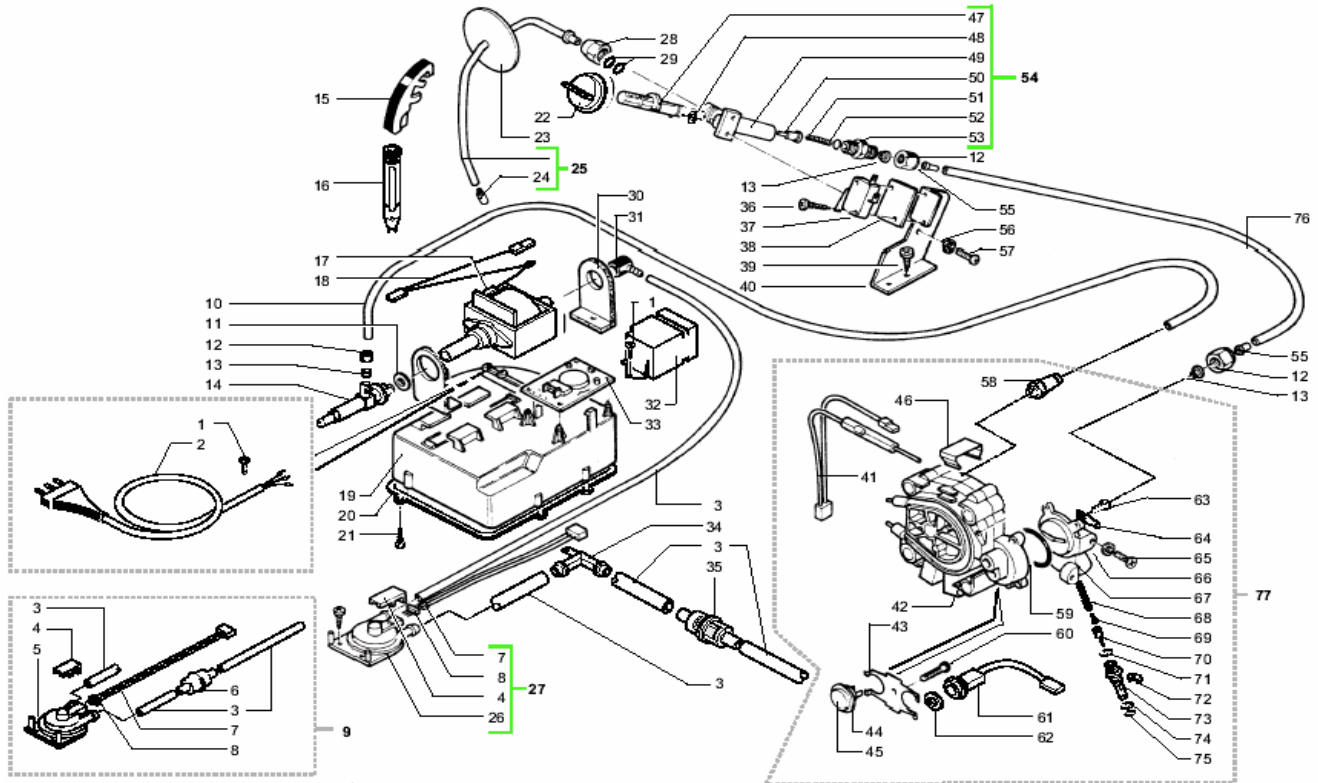

Pos.	Item#	Description
1	U140004	Screw, 3.0x12
2	N/A	N/A
3	9972022	Tubing, Silicone
4	143590200	Sensor Cover
5	91600340	Flowmeter Casing Only
6	NV99001	Filter, Inline Water
7	N/A	N/A
8	N/A	N/A
9	N/A	N/A
10	9011066	Tube, Pump to Boiler, Magic
11	NM02020	O-Ring, 2031 Epdm
12	9991007	Nut, 1/8"
13	9991008	Ferrule, 6mm
14	9079A11	Valve Assembly, Magic Pump Output
15	9161055210	Grip, Steam Arm, Magic Deluxe
16	9990002	Panarello, Black
17	907002600F	Pump, Ulka, 120v
18	1103811	Thermal Breaker, Ulka Pump
19	301056150	Tray, Pump, Magic Deluxe
20	301055150	Base, Pump Tray, Magic Deluxe
21	U143003	Screw, Magic
22	301049210	Knob, Steam Valve, Magic Deluxe
23	N/A	N/A
24	9011049	Tip, Steam Arm, Magic/Royal
25	306009	Steam Arm Assembly
26	91600340	Flowmeter Casing Only
27	9160039	Flowmeter Assembly
28	9161031	Nut, Compression
29	NM02011	O-Ring, Orm 0060-20 Epdm
30	9991056	Rubber Mount, Ulka Pump
31	9991084	Fitting, Rubber, 90 Degrees
32	N/A	N/A
33	30182800F	Power Line Filter, Magic, 120v
34	N/A	N/A
35	NV99001	Filter, Inline Water
36	U109014	Screw, 2.9x16

Pos.	Item#	Description
37	NE05014	Microswitch
38	9991014	Insulator
41	302804	Thermal Fuse, Magic Deluxe
44	9991085	Washer
45	NE09021	Thermal Fuse, Magic Deluxe
46	9011054	Clip, Thermal Fuse
47	9161057	Steam Valve, Plastic
44	NM02001	O-Ring, 2018 Epdm
50	9019A04	Needle Valve, Steam Valve
51	9011007	Spring, Steam Valve
52	NM01003	O-Ring, 2018 Silicone
53	9011008	Connector
54	301R03	Steam Valve Assembly
55	121840120	Insert, Brass
56	U208001	Lock Washer, 4.4x8.2
57	U043003	Screw, M4x8, Uni 7687
58	NR13001	Guest Fitting, Magic
59	NM01022	O-Ring, Boiler, Magic
62	9011089	Spacer
63	U046003	Bolt, M4x12
65	U043021	Screw, Boiler, Magic Deluxe
66	U208003	Lock Washer, 5.3x10
67	9011133	Boiler Support, Magic Deluxe
68	9011132	Spring, Boiler
69	9011075	Plunger, Boiler Outlet Valve
70	9019A01	Needle Valve, Boiler Valve
71	NM01008	O-Ring, Boiler Outlet Valve
72	9011099	Boiler Lever, Outlet Valve
73	9011100	Valve Housing, Boiler Outlet, Magic/Royal/Vienna
74	NM02012	O-Ring, 0090-20
75	NM02010	O-Ring, Magic
76	9971015	Tubing, Teflon, 6.5 Foot Section
77	901001200F	Heat Exchanger Assy, 120v, Compression Fittings