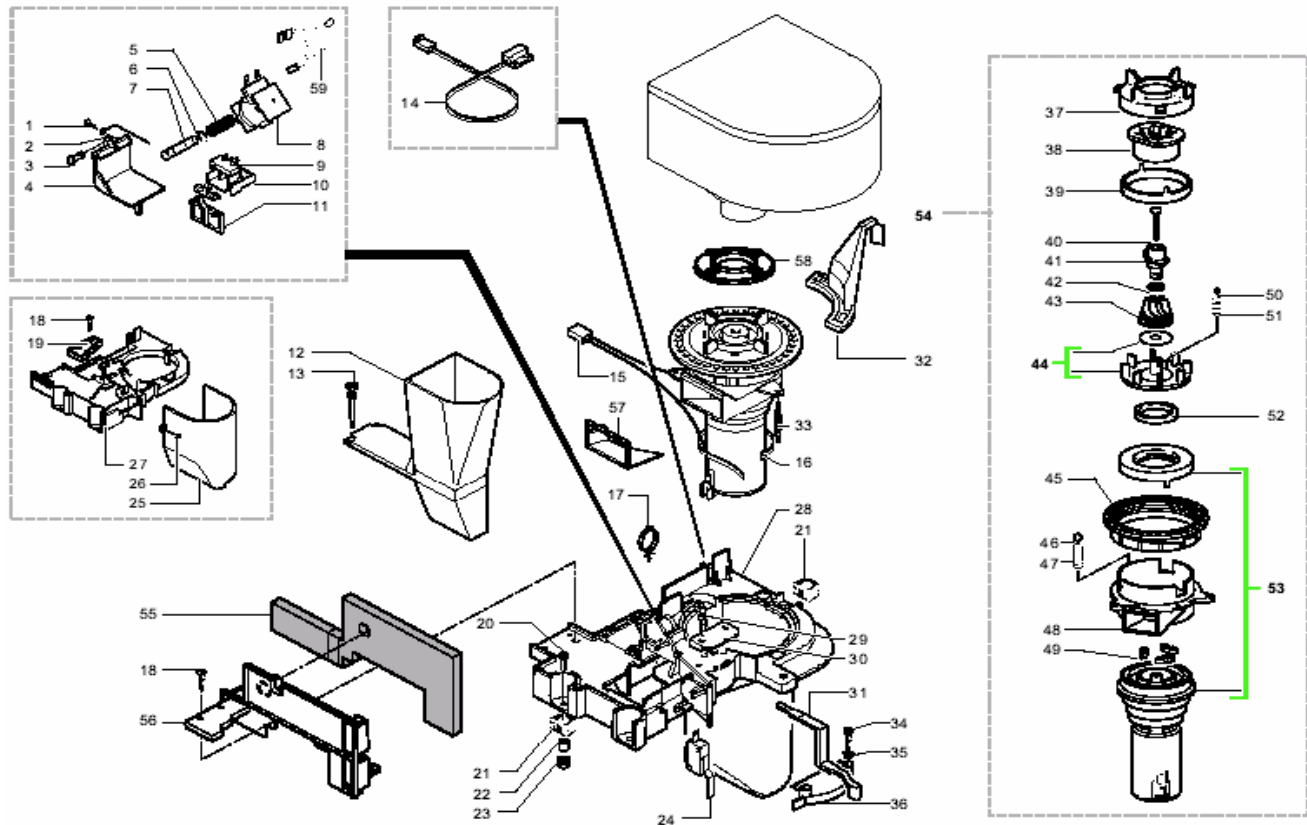

Pos.	Item#	Description
1	U14004	Screw, 3.0x12
2	9161048	Hinge Spring, Doser Door
3	9161076150	Hinge Pin, Doser, Grey
4	9161074150	Doser Door, Magic/Royal/Vienna
5	9161044	Spring, Doser
6	U701003	Clip, "C" Retainer
7	9161041	Plunger, Solenoid, Doser
8	9129A0700F	Solenoid, Doser, 120v
9	NE05017	Microswitch, Doser, Profimat
10	9161072150	Support, Switch, Doser
11	9161073150	Balance Control, Coffee Throw
12	9161223150	Funnel, Preground, Magic/Royal
13	9161082	Rubber Peg
14	301811	Sensor, Water Level
15	301804	Cable Assembly, Grinder, Magic/Royal
16	N/A	N/A
17	N/A	N/A
18	U14004	Screw, 3.0x12
19	N/A	N/A
20	U043004	Screw, 4.0 x 16
21	9991005	Motor Mount, Grinder
22	9141003	Spacer, Motor Mount
23	N/A	N/A
24	NE05037	Microswitch, Door, Magic/Royal
25	N/A	N/A
26	U109003	Screw, 3.5x9.5
27	9161029150	Support, Grinder/Doser
28	N/A	N/A
29	U14004	Screw, 3.0x12
30	N/A	N/A
31	9161077150	Lever, Doser, Magic/Royal
32	9161080700	Grinder Adjustment Lever, Black, for Silver Magic
	9161080220	Grinder Adjustment Lever, Grey, for Black Magic
33	N/A	N/A
34	U109015	Screw
35	U201003	Lock Washer, 3.2x9

Pos.	Item#	Description
36	N/A	N/A
37	149186150	Upper Grinder Support
38	9141039	Grind Ring, Upper
39	142844550	Upper Grind Cover
40	N/A	N/A
41	N/A	N/A
42	U201002	Washer, 10x16, Din 988
43	9141040	Grind Ring, Lower
44	N/A	N/A
45	9141017	Outer Ring, Grinder
46	NM06003	Grinder Ring Ball
47	N/A	N/A
48	9141016	Support, Grinder Motor
49	9141043	Rubber Grinder Support, Magic/Royal
50	NM06002	O-Ring, Grinder, Magic/Royal
51	9141032	Spring
52	9141034	O-Ring, Felt, Grinder, Magic/Royal
53	0301R0100F	Grinder Motor, Magic/Royal
54	916000500F	Grinder Assembly, Magic
55	N/A	N/A
56	N/A	N/A
57	N/A	N/A
58	N/A	N/A
59	N/A	N/A