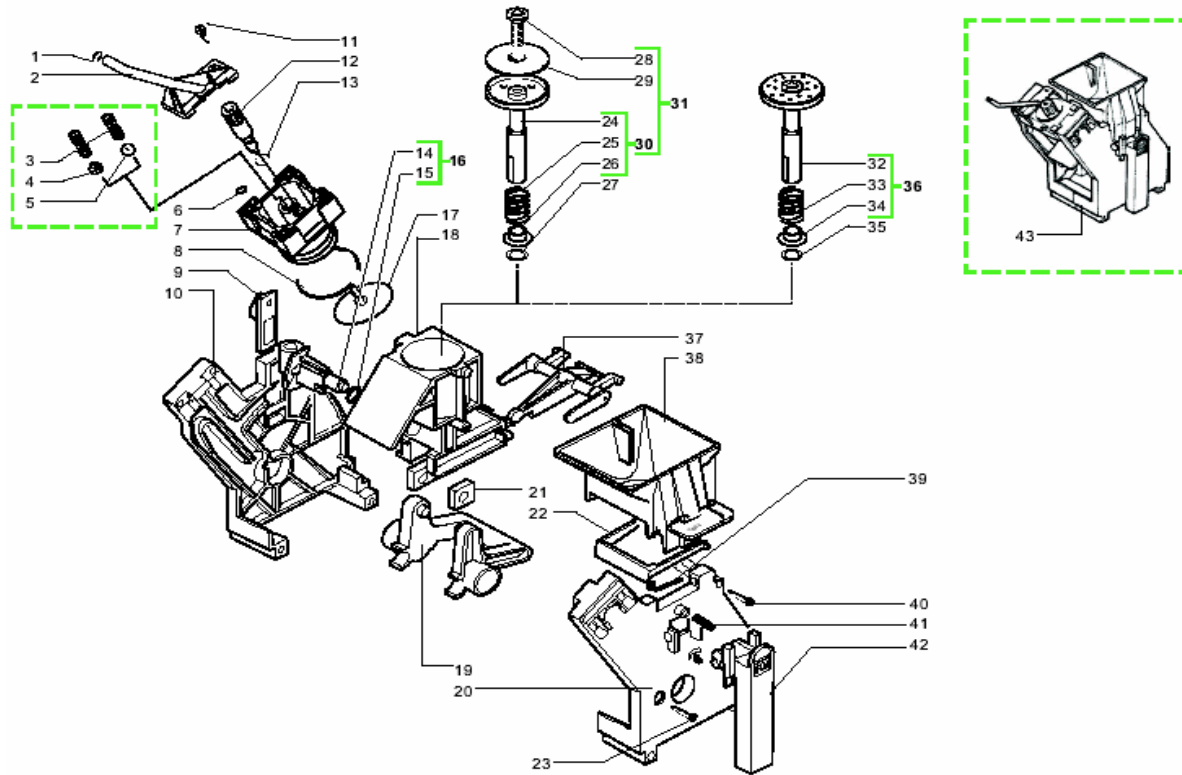

Pos.	Item#	Description
1	NM02017	O-Ring, Brew Group Outlet
2	9161034150	Elbow, Brew Group Outlet
3	9161222	Spring, Brew Group Outlet
4	N/A	N/A
5	9991168	Ball Valve, Glass
6	NM02013	O-Ring, Brew Group
7	9161193150	Piston, Tamp, Brew Group
8	NM01044	O-Ring, 9 Gram Brew Group
9	9161067150	Tab, Brew Group Switch
10	N/A	N/A
11	N/A	N/A
12	701R05150	Thumbscrew, Brew Group, Grey
13	NM02006	O-Ring, R5 Epdm
14	9161064150	Coupling, Water Inlet
15	NM02007	O-Ring, 2025 Epdm
16	N/A	N/A
17	9161212	Filter Screen, Upper, 35.8
18	N/A	N/A
19	N/A	N/A
20	N/A	N/A
21	N/A	N/A
22	N/A	N/A
23	11932	Screw, 2.9x19 TCTC
24	9161210150	Piston, Brew Group
25	N/A	N/A
26	N/A	N/A
27	NM02018	O-Ring, Brew Group Piston
28	U044012	Screw, Lower Filter Screen
29	9161167	Filter Screen, Lower, 35.8
30	N/A	N/A
31	N/A	N/A
32	N/A	N/A
33	N/A	N/A
34	N/A	N/A
35	NM02018	O-Ring, Brew Group Piston
36	9161343150	Brew Group Piston

Pos.	Item#	Description
37	9161065150	Connecting Rod, Brew Group
38	N/A	N/A
39	N/A	N/A
40	N/A	N/A
41	9161045	Spring, Brew Group Chute
42	9161067150	Handle, Brew Group
43	9160041150	Brew Group, Magic/Royal