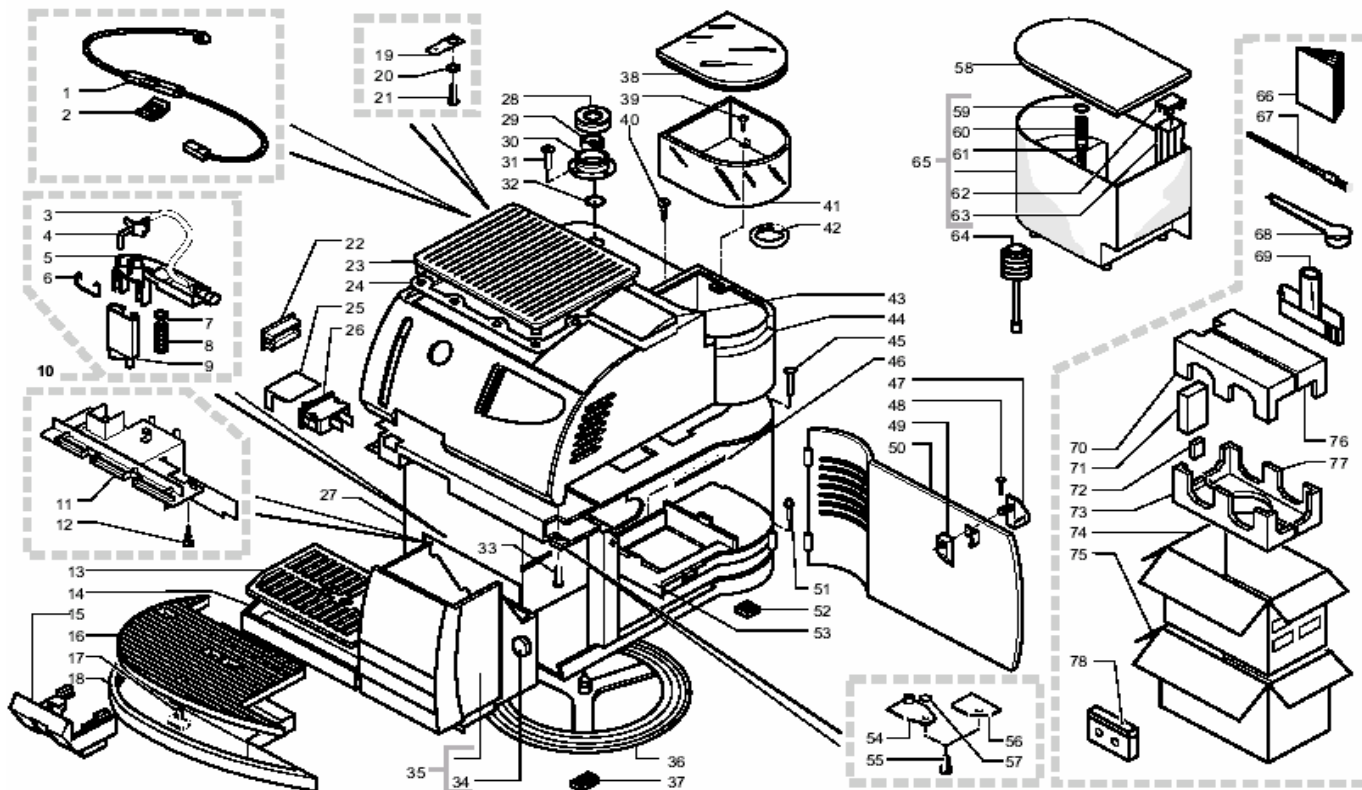

Pos.	Item#	Description
1	183440162	Thermal Fuse, Cup Warmer
2	NF18001	Spring Clip, Magic Cup Warmer Thermal Fuse
3	N/A	Rubber Mount, Ulka Pump
4	N/A	Pump, Ulka 120v
5	N/A	O-Ring, 2031 Epdm
6	N/A	Relief valve, Vienna
7	301052	Washer, Dispensing Head, Magic
8	301050	Thumbscrew, Dispensing Head, Magic
9	N/A	Tubing Silicone 5 x 8
10	227871900	Tube Assy, Teflon 4x2 L=250mm
11	N/A	N/A
12	U143003	Screw, Magic
13	301031210	Grill, Drip Tray, Small, Magic Deluxe
14	301034380	Drip Tray, Small, Magic Deluxe Black Fleck
15	301032220	Dispensing Head Cover, Magic Deluxe Black
16	314016770	Grill, Drip Tray, Large, Magic Deluxe Silver
17	145500211	Float, Red, Drip Tray, Magic/Royal
18	314022710	Drip Tray, Large, Magic Deluxe Silver
	314022050	Drip Tray, Large, Gloss Black, Magic Deluxe
20	U208001	Lock Washer, 4.4 x 8.2
21	U043001	Screw, M4.0x10
22	N/A	N/A
23	30104566F	Cup Warmer Plate, Magic, 120v
24	312804	Gasket, Cup Warmer
25	N/A	N/A
26	NE03028	Switch, On/Off
27	N/A	Motor, Brew Drive, 33v
28	701031150	Cover, Water Tank Valve
29	NM05006	Gasket, Water Tank Inlet Valve
30	701014150	Flange, Water Tank Inlet Valve
31	U110005	Screw, Flange
32	NM02004	O-Ring, Flange
33	129512503	Screw, 2.9 x 9.5
34	9991093	Magnet
35	312030210	Dump Box, Black, Magic Deluxe Silver
	301057150	Dump Box, Magic Deluxe Gloss Black
36	301057150	Swivel Base, Magic/Royal

Pos.	Item#	Description
37	9991096	Foot, Swivel Base
38	301022770	Lid, Bean Hopper, Silver, Magic Deluxe
	301022050	Lid, Bean Hopper, Gloss Black, Magic Deluxe
39	U143003	Screw, Magic
40	U143007	Screw, Cover, Torx
41	329006230	Bean Hopper, Grey, Magic/Royal
42	9161270	Gasket, Bean Hopper
43	301029770	Lid, Preground, Silver, Magic Deluxe
	301029050	Lid, Preground, Gloss Black, Magic Deluxe
44	317001380	Housing, Upper, Silver, Magic Deluxe
	317001050	Housing, Upper, Gloss Black, Magic Deluxe
45	N/A	N/A
46	N/A	N/A
47	N/A	N/A
48	N/A	N/A
49	N/A	N/A
50	301016210	Door, Side, Magic Deluxe Black
51	301020	Pin, Door, Lower
52	NV01001	Foot, Rubber
53	301041150	Platform, Brew Group, Magic
54	N/A	N/A
55	U109017	Srew, 2.9 x 6.5
56	N/A	N/A
57	NM03015	O-Ring, 2010 Nbr
58	301023770	Lid, Water Tank, Silver, Magic Deluxe
	301023050	Lid, Water Tank, Gloss Black, Magic Deluxe
59	NM01032	O-Ring, Orm 0060-30 Silicone
60	N/A	N/A
61	9111127150	Valve, Outlet, Water Tank
62	9161050230	Cap, Float Level, Magic/Royal
63	9161112150	Float, Water Tank, Magic/Royal
64	147700200	Priming Pump
65	301046230	Water Tank Assembly, Grey, Magic/Royal
66	317951	Manual, Magic Deluxe
67	127390100	Brush, Cleaning
68	9991040150	Coffee Measuring Scoop
69	9161021060	Brew Group Key