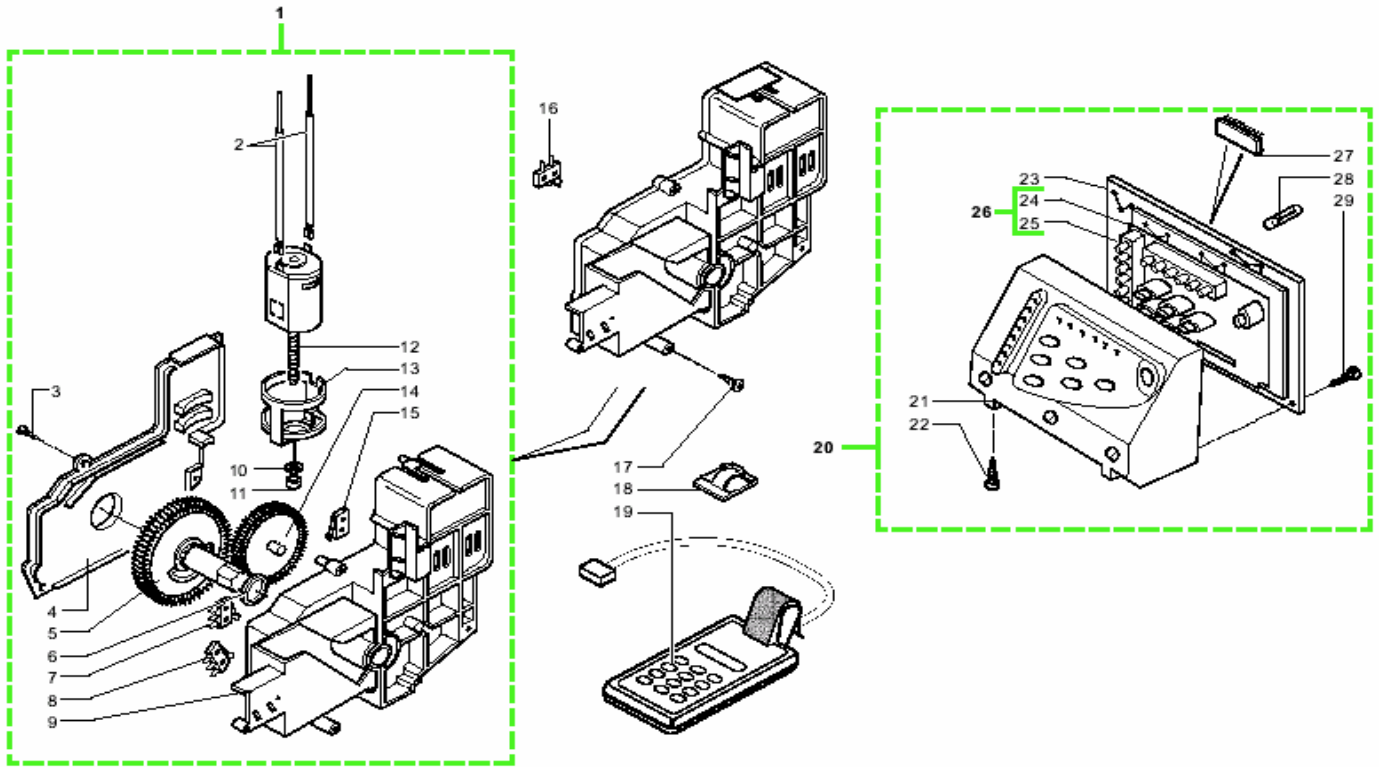

Pos.	Item#	Description
1	9120006150	Brew Drive Assembly, Magic/Royal
2	N/A	N/A
3	U143003	Screw, Magic
4	N/A	N/A
5	9121069	Gear, 108, Brew Drive Motor
6	91611320	Washer, Mylar, Brew Drive Motor
7	NE05038	Plunger, Solenoid, Doser
8	NE05038	Microswitch, Brew Drive
9	N/A	N/A
10	N/A	N/A
11	N/A	N/A
12	9121047	Brew Drive Motor, Magic/Royal
13	N/A	N/A
14	146000759	Gear, 12/90, Brew Drive Motor
15	NE05038	Microswitch, Brew Drive
16	NE05038	Microswitch, Brew Group Sense
17	U143003	Screw, Magic
18	NE17002	Clip, Tube Retainer
19	1411000	Programmer, Magic
20	N/A	N/A
21	N/A	N/A
22	U140004	Screw, 3.0x12
23	31780300F	PCB, Magic Dlx 6 Button
	030186400F	PCB, Magic Dlx 8 Button - OLD STYLE
24	N/A	N/A
25	N/A	N/A
26	317801	CPU, Touch Panel, 6 Button Magic
27	N/A	N/A
28	NE13044	Fuse, 8A
29	U140004	Screw, 3.0x12

Pos.	Item#	Description